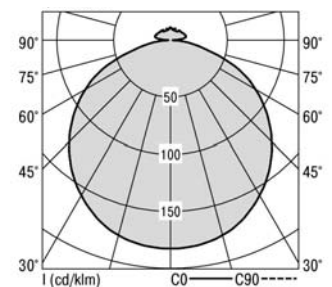

Pergament Square LED recessed ceiling luminaire large

Design

C. Meyer, M. Kocks, P. H. Neuhorst

PERGA-QE 455/2600/840 WS

Square luminaire element comprising an acrylic glass block with transparent superpolished exterior. Underneath painted matt to reduce glare. Luminaire element integrated in a square powder coated steel frame designed for snap fixture into the recessed powder-coated steel ceiling housing. Recessed housing includes clamps with adjustable clamping thickness from 38 to 69 mm for fixture in the ceiling cut-out. Recessed ceiling housing accommodates the electrical components and electronic ballast. The LED module is formed as a square LED flat board and can be removed for installation or exchange using a fold-out LED carrier. Plug-in electrical connection of the LED flat board. Luminaire with heat-resistant wiring. Homogenous illumination of the light surface. Suitable for ceiling or wall mounting. Light colours 830 or 840. Also in a dimmable version.

Protection rating IP20, safety class I.

Colour:

Metal body - similar to RAL 9016 white silk matt

Frame - white (WS), silver (SI), black (AQ)

| Lamps | Ballast | Colour | Prod. code |
|-------------|------------|-------------------------------------|------------|
| 4xLED-M 3 W | LED Driver | Similar to RAL 9016 white silk matt | SPP0000016 |

| Luminaire luminous flux [lm] | Luminaire output [W] | Luminaire efficiency [lm/W] |
|------------------------------|----------------------|-----------------------------|
| 1625 | 14 | 116 |

| Dimens. [mm] | | | | | | Weight [kg] | Photometric data | | |
|--------------|-----|-----|-----|-----|-----|-------------|------------------|----------------|--------|
| L | B | H | HE | BE* | LE* | | Longitudinal UGR | Transverse UGR | LOR |
| 455 | 455 | 162 | 131 | 435 | 435 | 15,1 | 18.7 | 18.4 | 62.5 % |