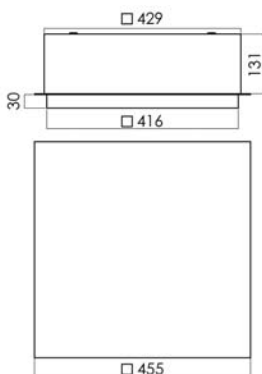

Pergament Square LED recessed ceiling luminaire large

Design

C. Meyer, M. Kocks, P. H. Neuhorst

PERGA-QE 455/2600/840 WS

Square luminaire element comprising an acrylic glass block with transparent superpolished exterior. Underneath painted matt to reduce glare. Luminaire element integrated in a square powder coated steel frame designed for snap fixture into the recessed powder-coated steel ceiling housing. Recessed housing includes clamps with adjustable clamping thickness from 38 to 69 mm for fixture in the ceiling cut-out. Recessed ceiling housing accommodates the electrical components and electronic ballast. The LED module is formed as a square LED flat board and can be removed for installation or exchange using a fold-out LED carrier. Plug-in electrical connection of the LED flat board. Luminaire with heat-resistant wiring. Homogenous illumination of the light surface. Suitable for ceiling or wall mounting. Light colours 830 or 840. Also in a dimmable version.

Protection rating IP20, safety class I.

Colour:

Metal body - similar to RAL 9016 white silk matt

Frame - white (WS), silver (SI), black (AQ)

| Lamps | Ballast | Colour | Prod. code |
|-------------|------------|-------------------------------------|------------|
| 4xLED-M 3 W | LED Driver | Similar to RAL 9016 white silk matt | SPP0000016 |

| Luminaire luminous flux [lm] | Luminaire output [W] | Luminaire efficiency [lm/W] |
|------------------------------|----------------------|-----------------------------|
| 1625 | 14 | 116 |

| Dimens. [mm] | | | | | | Weight [kg] | Photometric data | | |
|--------------|-----|-----|-----|-----|-----|-------------|------------------|----------------|--------|
| L | B | H | HE | BE* | LE* | | Longitudinal UGR | Transverse UGR | LOR |
| 455 | 455 | 162 | 131 | 435 | 435 | 15,1 | 18.7 | 18.4 | 62.5 % |